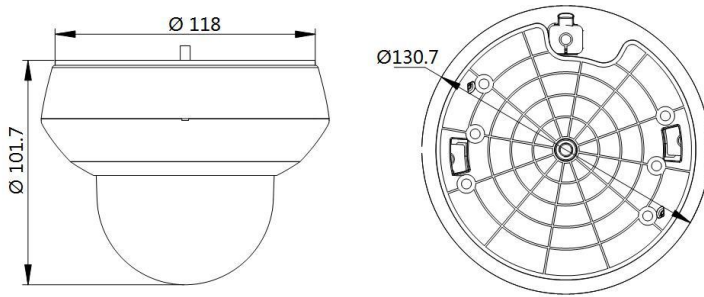

Smart Record	ANR (Automatic Network Replenishment), Dual-VCA
ROI	Main stream, sub-stream, and third stream respectively support two fixed areas.
IR	
IR Distance	66ft(20 m)
Smart IR	Support
Image	
Max. Resolution	2560 × 1440
Main Stream	50Hz: 25fps (2560 × 1440, 2048 × 1536, 1920 × 1080, 1280 × 960, 1280 × 720) 60Hz: 24fps (2560 × 1440), 30fps (2048 × 1536, 1920 × 1080, 1280 × 960, 1280 × 720)
Sub-Stream	50Hz: 25fps (704 × 576, 640 × 480, 352 × 288) 60Hz: 30fps (704 × 480, 640 × 480, 352 × 240)
Third Stream	50Hz: 25fps (1280 × 720, 704 × 576, 640 × 480, 352 × 288) 60Hz: 30fps (1280 × 720, 704 × 480, 640 × 480, 352 × 240)
Image Enhancement	3D DNR, HLC, EIS, Regional Exposure, Regional Focus
Network	
Network Storage	Built-in memory card slot, support Micro SD/SDHC/SDXC, up to 256 GB; NAS (NPS, SMB/CIFS), ANR
Protocols	IPv4/IPv6, HTTP, HTTPS, 802.1x, Qos, FTP, SMTP, UPnP, SNMP, DNS, DDNS, NTP, RTSP, RTP, TCP/IP, UDP, IGMP, ICMP, DHCP, PPPoE, Bonjour
API	Open-ended, support ONVIF, ISAPI, and CGI, support Third-Party Management Platform
Simultaneous Live View	Up to 20 channels
User/Host	Up to 32 users 3 levels: Administrator, Operator and User
Security Measures	User authentication (ID and PW), Host authentication (MAC address); HTTPS encryption; IEEE 802.1x port-based network access control; IP address filtering
Web Browser	IE 8 to 11, Chrome 31.0 to 44, Firefox 30.0 to 51
Interface	
Audio Interface	1-ch audio input and 1-ch audio output
Network Interface	1 RJ45 10 M/100 M Ethernet, PoE
General	
Power	12 VDC & PoE Max.: 12 W (Max. 3.9 W for IR)
Working Temperature	-20°C to 60°C (-4°F to 140°F)
Working Humidity	≤ 90%
Protection Level	IP67 Standard, IK10 Vandal Proof, TVS 4000V Lightning Protection, Surge Protection and Voltage Transient Protection
Material	Aluminum alloy, PC, PC+ABS
Dimensions	Φ 130.7 mm × 101.7 mm (Φ 5.15" × 4.00")
Weight	Approx. 0.53 kg (1.17 lb)

Dimensions

Unit:mm